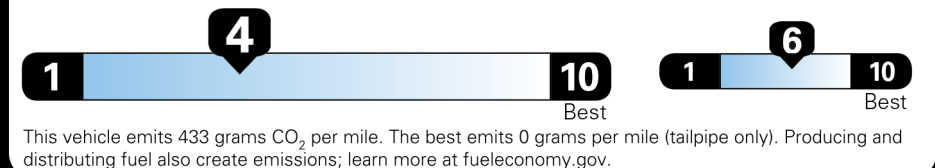

Not Original - Copy

Created on 2026-03-10 17:22:19 (UTC)

EPA DOT Fuel Economy and Environment

Gasoline Vehicle

Fuel Economy

21 MPG
 combined city/hwy
4.8 gallons per 100 miles

19 city
 23 highway

Small Pickups range from 20 to 38 MPG. The best vehicle rates 146 MPGe.

You spend
\$3,250
 more in fuel costs
 over 5 years
 compared to the
 average new vehicle.

Annual fuel cost

\$2,350

Fuel Economy & Greenhouse Gas Rating (tailpipe only) Smog Rating (tailpipe only)

Actual results will vary for many reasons, including driving conditions and how you drive and maintain your vehicle. The average new vehicle gets 29 MPG and costs \$8,500 to fuel over 5 years. Cost estimates are based on 15,000 miles per year at \$3.30 per gallon. MPGe is miles per gasoline gallon equivalent. Vehicle emissions are a significant cause of climate change and smog.