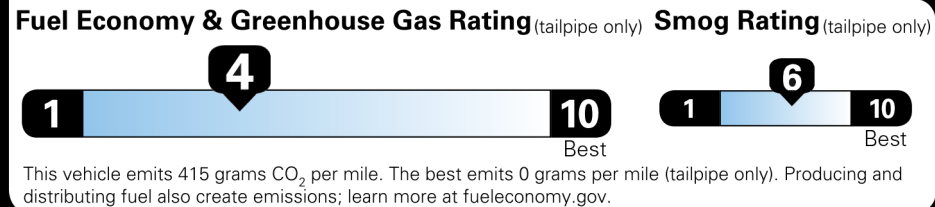

Side Crash Front seat Rear seat ★★★★★

Based on the risk of injury in a side impact.

Rollover ★★★★★

Based on the risk of rollover in a single-vehicle crash.

Star ratings range from 1 to 5 stars (★★★★★) with 5 being the highest.
Source: National Highway Traffic Safety Administration (NHTSA)
www.safercar.gov or 1-888-327-4236

1. **EXTERIOR**
- 20-in Alloy Wheels
  - Hands-Free Power Liftgate w/ Power Rear Window
  - LED Headlights w/LED DRL and Fog Lights
  - Power fold outer mirror
  - Temporary Spare Tire

1. **INTERIOR**
2. Leather-Trimmed Heated & Ventilated Front Seats w/ Lumbar Support
   - 14-in. Toyota Audio Multimedia w/ Wireless Apple CarPlay & Android Auto Compatibility
   - SiriusXM w/3-Month Trial
   - 14-spkr JBL(R) audio incl. subwoofer, amp, and JBL(R) FLEX portable speaker
   - Dual Zone Automatic Climate Control
   - Leather-trimmed heated steering wheel
   - Leather Shift Knob
   - Qi-compatible wireless charging
   - Power Tilt/Slide Moonroof
3. **For Full Product Details, Please Visit Toyota.com/4Runner**

Full Tank of Gas

Not Original - Copy
Created: 2023-10-23 10:23:05 (UTC)

EPA DOT Fuel Economy and Environment

Gasoline Vehicle

Fuel Economy

21 MPG Standard SUVs range from 12 to 115 MPG. The best vehicle rates 146 MPGe.

20 24
combined city/hwy city highway

4.8 gallons per 100 miles

You spend $3,250
more in fuel costs over 5 years compared to the average new vehicle.

Annual fuel cost $2,350

Actual results will vary for many reasons, including driving conditions and how you drive and maintain your vehicle. The average new vehicle gets 29 MPG and costs $8,500 to fuel over 5 years. Cost estimates are based on 15,000 miles per year at $3.30 per gallon. MPGe is miles per gasoline gallon equivalent. Vehicle emissions are a significant cause of climate change and smog.

fuel economy.gov
Calculate personalized estimates and compare vehicles

MANUFACTURER'S SUGGESTED RETAIL PRICE† $60,868.00

DELIVERY, PROCESSING AND HANDLING FEE 1,495.00

TOTAL SUGGESTED RETAIL PRICE $62,363.00

†Manufacturer's suggested retail price excludes delivery processing and handling fees, license and title fees, applicable federal, state and local taxes, and dealer and distributor options and accessories.

Delivered by Truck to: 44014
HERITAGE TOYOTA
1620 SHELburnE ROAD
SO. BURLINGTON VT05403

TML1E1N2S0F0W0